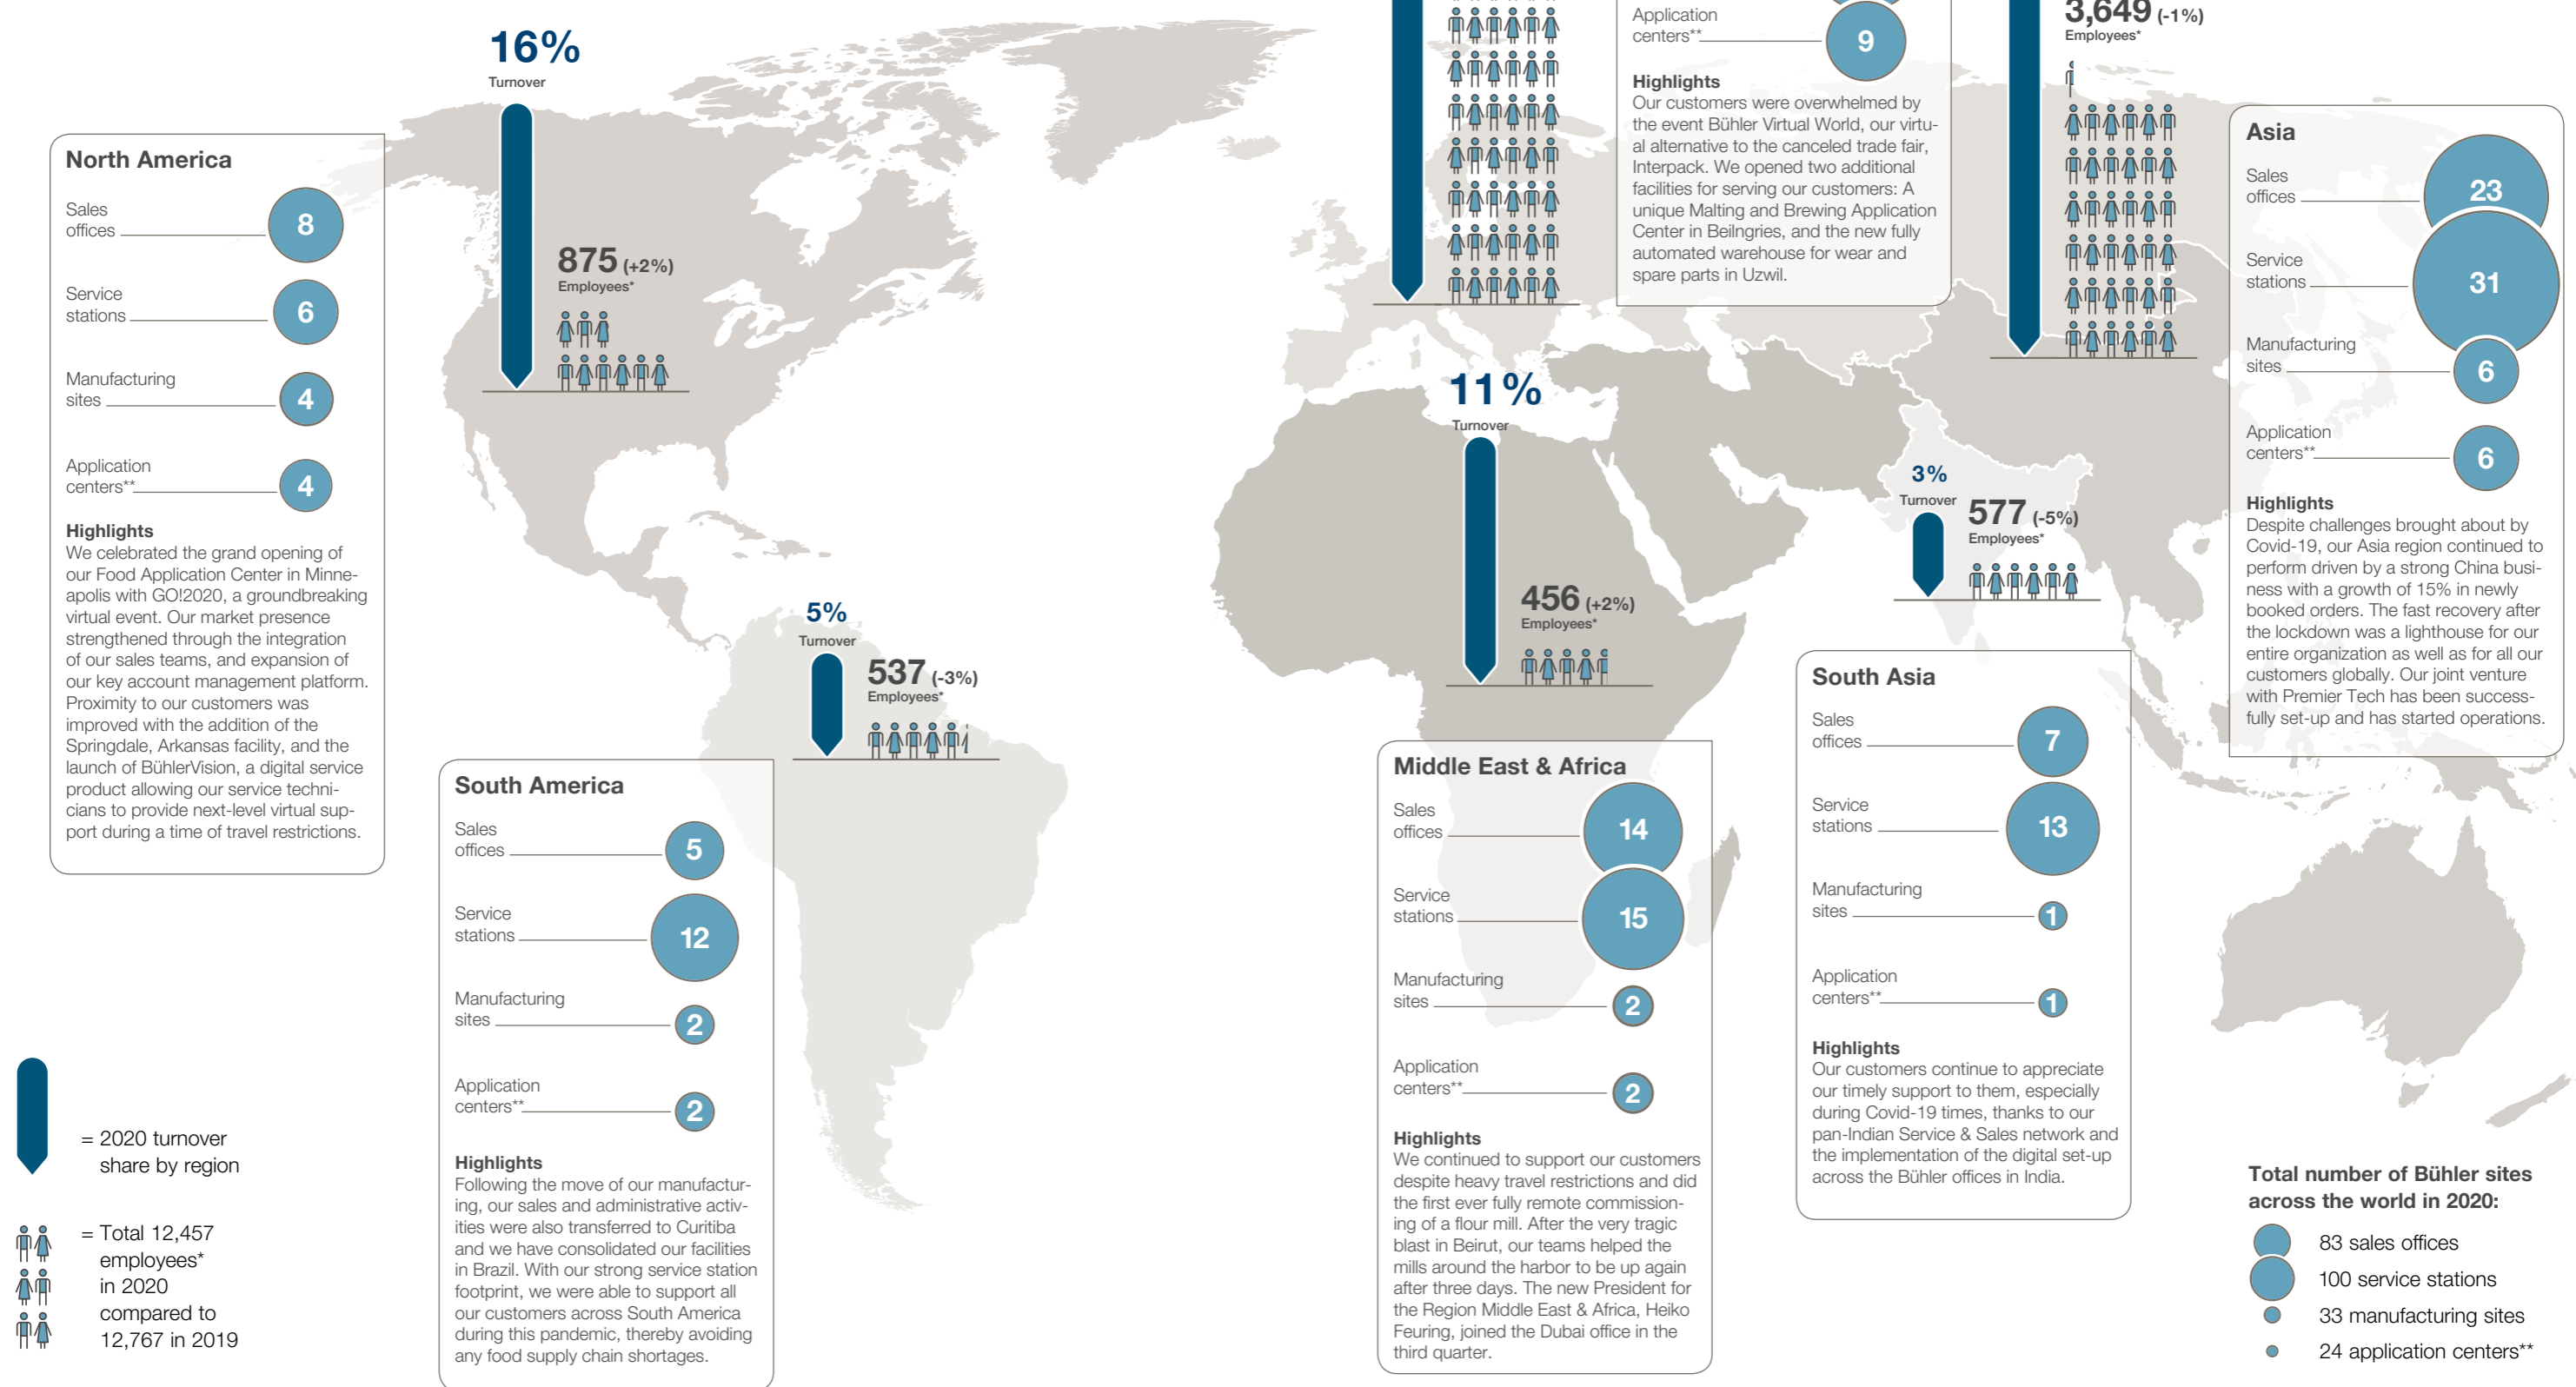

IN THE REGION, FOR THE REGION

Bühler has systematically localized its resources and offers manufacturing sites, service stations, sales offices, R&D facilities, and application and training centers across 140 countries.

= 2020 turnover share by region

= Total 12,457 employees* in 2020 compared to 12,767 in 2019

* FTE (= full time equivalent)

** Bühler has Application & Training Centers in 24 countries, some of which cover multiple industrial applications.